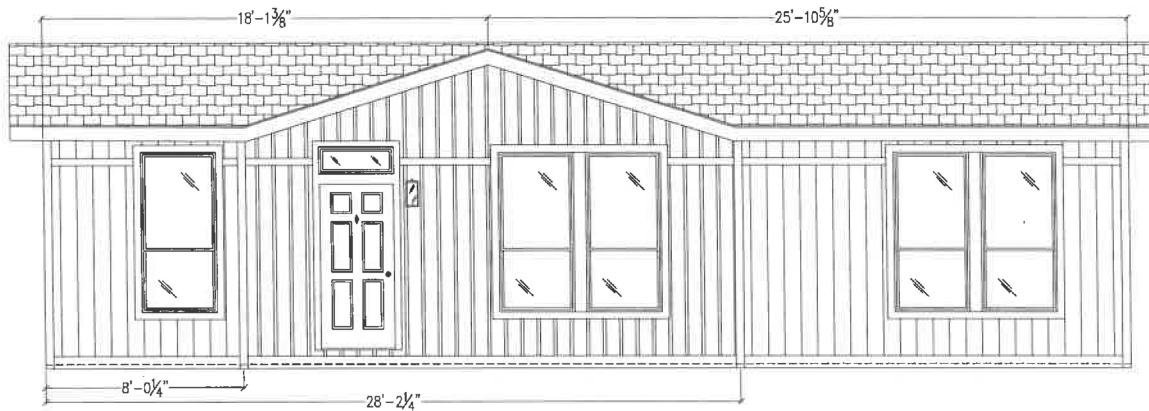

2014-35139

FRONT SIDEWALL

BACK SIDEWALL

FRONT ENDWALL

REAR ENDWALL

Heritage Home Center
 10910 Evergreen Way
 Everett, WA 98204

Open Daily 425-353-5464

V:\SPECIAL\2014-35139.dwg, 10/22/2025 2:42:50 PM, HaydenT

TOTAL WINDOW R.O. SQUARE FOOTAGE: 160.0

CMH Manufacturing West, Inc.			
BRAND:	Marlette	TITLE:	ELEVATION
REV	DESCRIPTION	DATE	BY
-	SPECIAL FOR CUST THOMPSON	10/22/25	TWH
		SCALE:	3/16"=1'-0" DRN BY: TWH
		DATE:	10/22/25 CKD BY: -
		FILE:	2014-COLUMBIA RIVER
		DWG. NO.	2014-35139
		REV.	