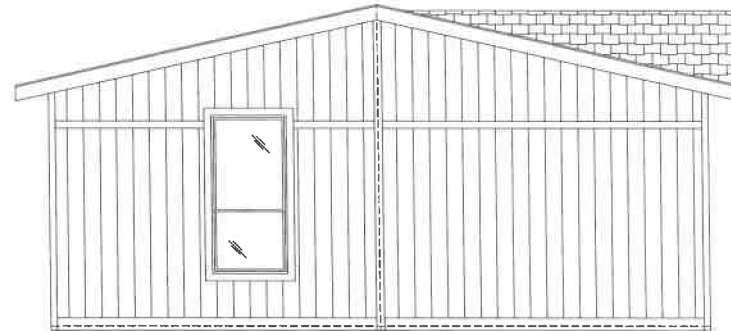

2014-35139

FRONT SIDEWALL

BACK SIDEWALL

FRONT ENDWALL

REAR ENDWALL

Heritage Home Center
 10910 Evergreen Way
 Everett, WA 98204

Open Daily 425-353-5464

V:\SPECIAL\2014-35139.dwg, 10/22/2025 2:42:50 PM, HaydenT

TOTAL WINDOW R.O. SQUARE FOOTAGE: 160.0

CMH Manufacturing West, Inc.			
BRAND:	Marlette	TITLE:	ELEVATION
REV	DESCRIPTION	DATE	BY
-	SPECIAL FOR CUST THOMPSON	10/22/25	TWH
		SCALE:	3/16"=1'-0" DRN BY: TWH
		DATE:	10/22/25 CKD BY: -
		FILE:	2014-COLUMBIA RIVER
		DWG. NO.	2014-35139
		REV.	