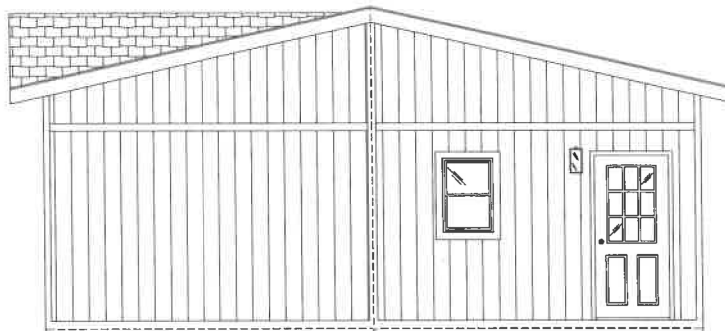

2014-35139

FRONT SIDEWALL

BACK SIDEWALL

FRONT ENDWALL

REAR ENDWALL

Heritage Home Center
 10910 Evergreen Way
 Everett, WA 98204

Open Daily 425-353-5464

V:\SPECIAL\2014-35139.dwg, 10/22/2025 2:42:50 PM, HaydenT

TOTAL WINDOW R.O. SQUARE FOOTAGE: 160.0

CMH Manufacturing West, Inc.			
BRAND:	Marlette	TITLE:	ELEVATION
REV	DESCRIPTION	DATE	BY
-	SPECIAL FOR CUST THOMPSON	10/22/25	TWH
		SCALE:	3/16"=1'-0" DRN BY: TWH
		DATE:	10/22/25 CKD BY: -
		FILE:	2014-COLUMBIA RIVER
		DWG. NO.	2014-35139
		REV.	